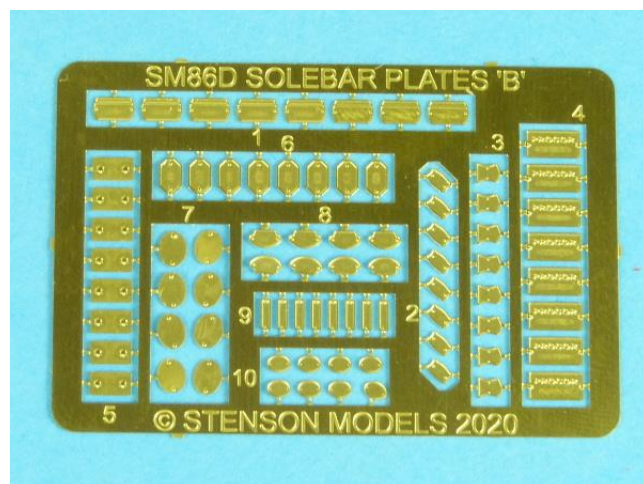

SM86D Solebar Plates Type B

Parts List

- 1:- Powell Duffyn Worksplate
- 2:- Charles Roberts Worksplate
- 3:- Standard Wagon Worksplate
- 4:- Procor Worksplate
- 5:- Registration Plate 1
- 6:- Owners Plate
- 7:- Registration Plate 2
- 8:- Wagon Repairs Gloucester plate
- 9:- TTA Valve Instruction plate
- 10:- Marcroft Overhaul plate